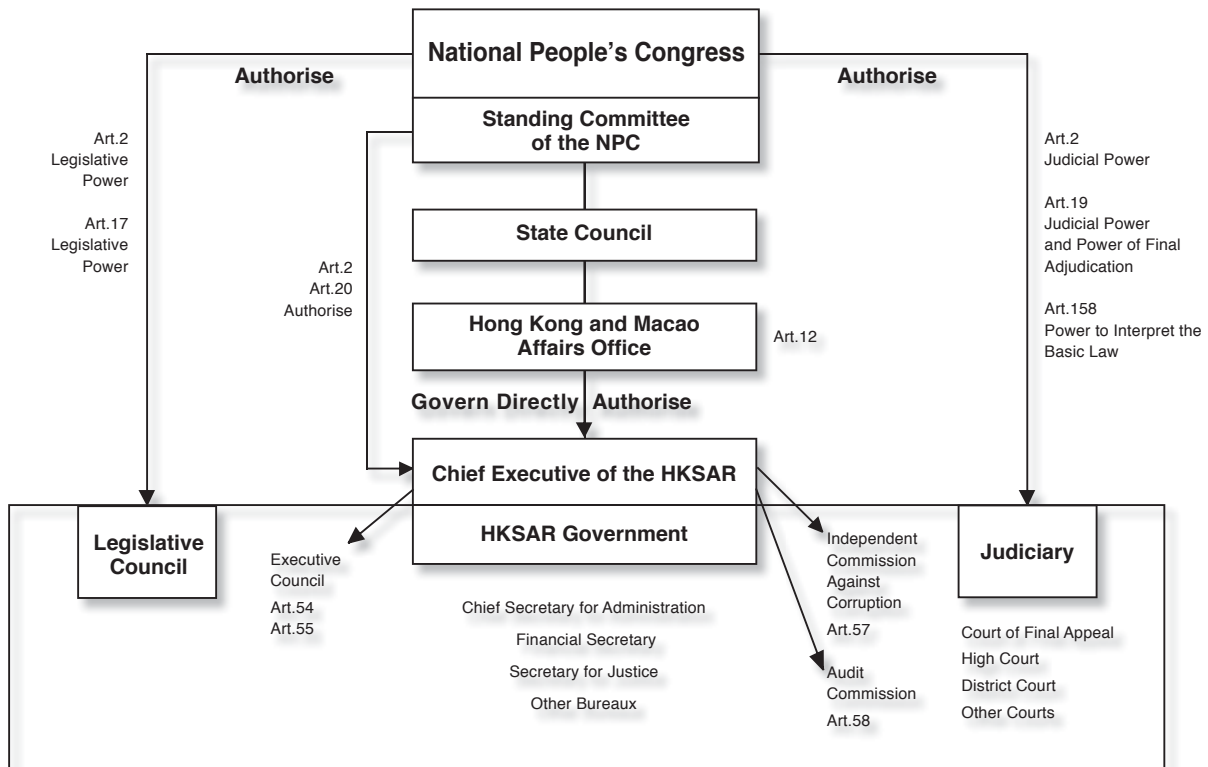

## Relationship between the Central Authorities and Hong Kong

The “One Country, Two Systems” principle comprises three related concepts, namely “one country”, “two systems” and “a high degree of autonomy and Hong Kong people administering Hong Kong”.

### One Country

The “one country” concept represents national sovereignty, unity and territorial integrity. These principles are enshrined in the Basic Law and its preamble. For example, in line with the “one country” principle, according to the Basic Law, the CPG shall be responsible for foreign affairs and defence of Hong Kong and shall appoint its Chief Executive and the principal officials of the executive authorities.

*Scouts and guides help at the “Flags of Harmony and Unity” event to set a record, with 21,726 members of the Hong Kong Polytechnic University community and its supporters forming the world’s largest display of the regional flag of the HKSAR at Siu Sai Wan Sports Ground in September 2007. ©*

## The Basic Law: the Relationships between the Central Authorities and the HKSAR

*Vice-President, Xi Jinping (left), visits the Wong family in Kowloon in 2008 to gain a better understanding of Hong Kong family life.*